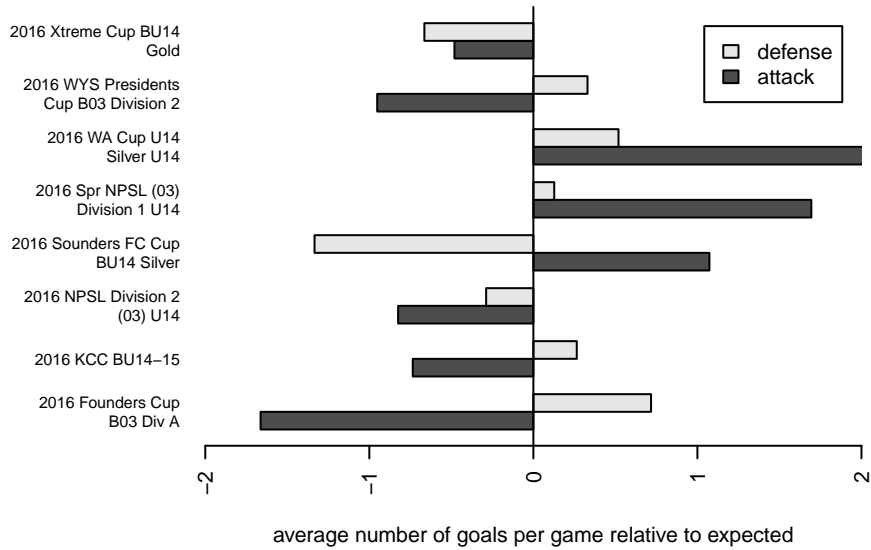

Kent United White B03

Kent United
 Kent, WA
 B03 total strength=1198
 attack=4.96 defense=3.18
 fall league = NPSL Div 2 (03) U14
 spr league = Spr NPSL (03) Div 1 U14
 notes= Gonzalez 2015-6

alt names used:
 Kent United B03 White
 Kent United B03 White
 Kent United B03 White
 KU B03 White – BU14
 Kent United KU B03 White
 KU B03 White – BU14
 KYSA KENT UNITED KENT UNITED B03 GOI

Venues played:
 2016 KCC BU14-15
 2016 Sounders FC Cup BU14 Silver
 2016 Xtreme Cup BU14 Gold
 2016 NPSL Division 2 (03) U14
 2016 Founders Cup B03 Div A
 2016 Spr NPSL (03) Division 1 U14
 2016 WYS Presidents Cup B03 Division 2
 2016 WA Cup U14 Silver U14

**attack and defense variance (black dot)
relative to other teams
and top 10 in region**

**attack and defense rating
relative to others at age
and all opponents in last 13 months**

Performance relative to 13 month average