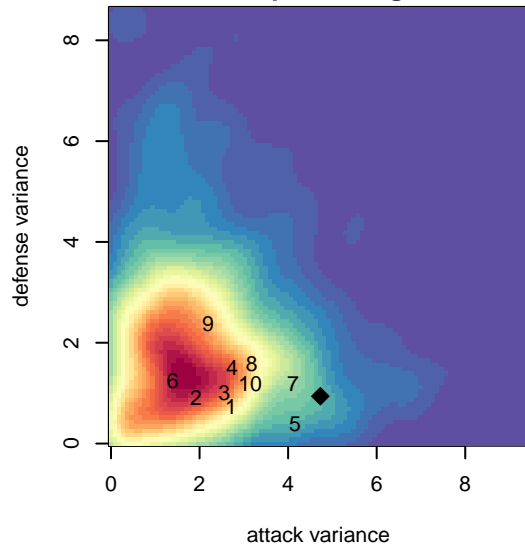

Kent United White B03

Kent United
 Kent, WA
 B03 total strength=1198
 attack=4.96 defense=3.18
 fall league = NPSL Div 2 (03) U14
 spr league = Spr NPSL (03) Div 1 U14
 notes= Gonzalez 2015-6

alt names used:
 Kent United B03 White
 Kent United B03 White
 Kent United B03 White
 KU B03 White – BU14
 Kent United KU B03 White
 KU B03 White – BU14
 KYSA KENT UNITED KENT UNITED B03 GOI

**attack and defense variance (black dot)
relative to other teams
and top 10 in region**

**attack and defense rating
relative to others at age
and all opponents in last 13 months**

Performance relative to 13 month average