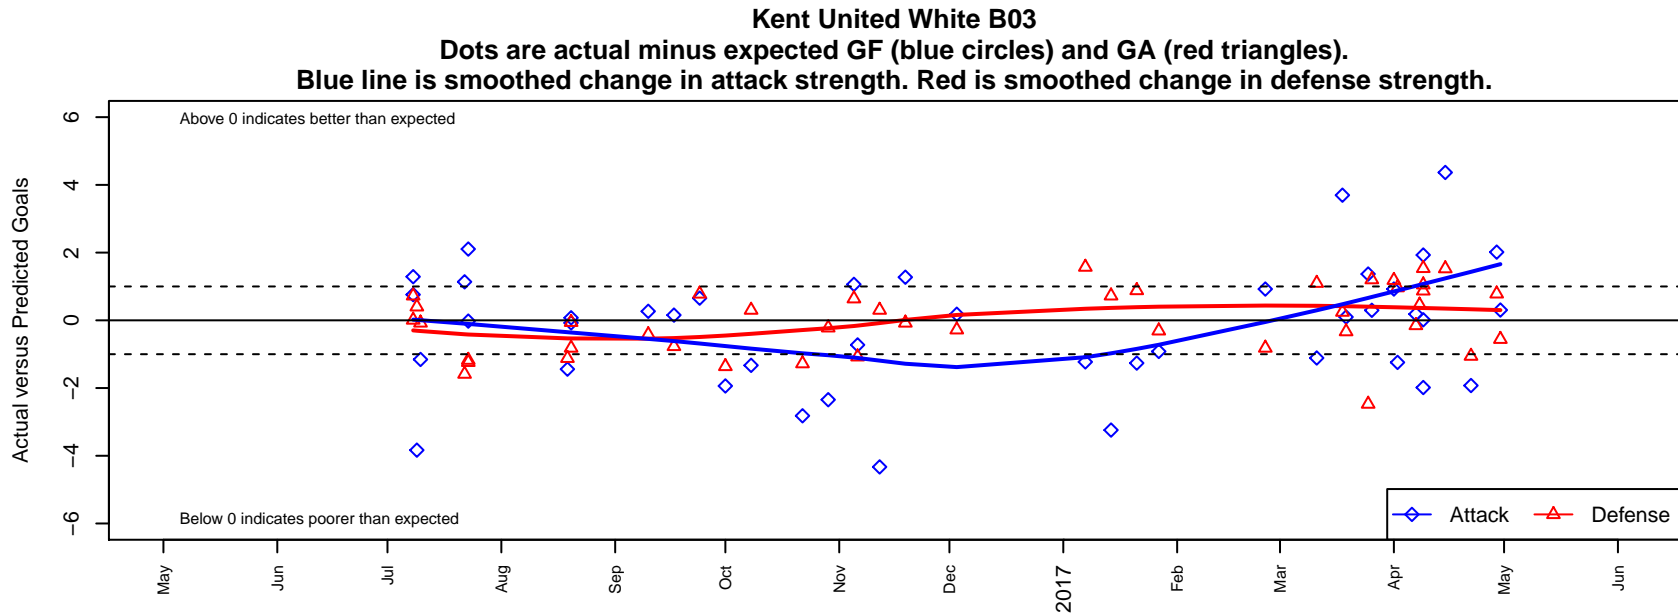

Kent United White B03

Kent United
 Kent, WA
 B03 total strength=1198
 attack=4.96 defense=3.18
 fall league = NPSL Div 2 (03) U14
 spr league = Spr NPSL (03) Div 1 U14
 notes= Gonzalez 2015-6

alt names used:
 Kent United B03 White
 Kent United B03 White
 Kent United B03 White
 KU B03 White – BU14
 Kent United KU B03 White
 KU B03 White – BU14
 KYSA KENT UNITED KENT UNITED B03 GOI

**attack and defense variance (black dot)
relative to other teams
and top 10 in region**

**attack and defense rating
relative to others at age
and all opponents in last 13 months**

Performance relative to 13 month average