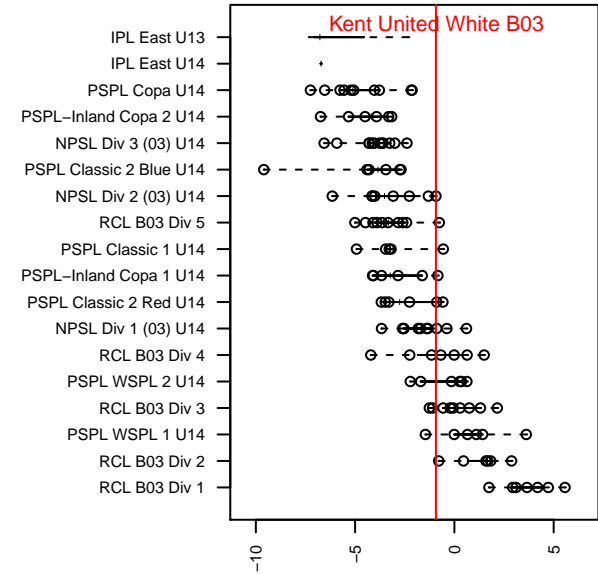

Kent United White B03

Kent United
 Kent, WA
 B03 total strength=1198
 attack=4.96 defense=3.18
 fall league = NPSL Div 2 (03) U14
 spr league = Spr NPSL (03) Div 1 U14
 notes= Gonzalez 2015-6

alt names used:
 Kent United B03 White
 Kent United B03 White
 Kent United B03 White
 KU B03 White – BU14
 Kent United KU B03 White
 KU B03 White – BU14
 KYSA KENT UNITED KENT UNITED B03 GOI

Venues played:
 2016 KCC BU14-15
 2016 Sounders FC Cup BU14 Silver
 2016 Xtreme Cup BU14 Gold
 2016 NPSL Division 2 (03) U14
 2016 Founders Cup B03 Div A
 2016 Spr NPSL (03) Division 1 U14
 2016 WYS Presidents Cup B03 Division 2
 2016 WA Cup U14 Silver U14

**attack and defense variance (black dot)
relative to other teams
and top 10 in region**

**attack and defense rating
relative to others at age
and all opponents in last 13 months**

Performance relative to 13 month average