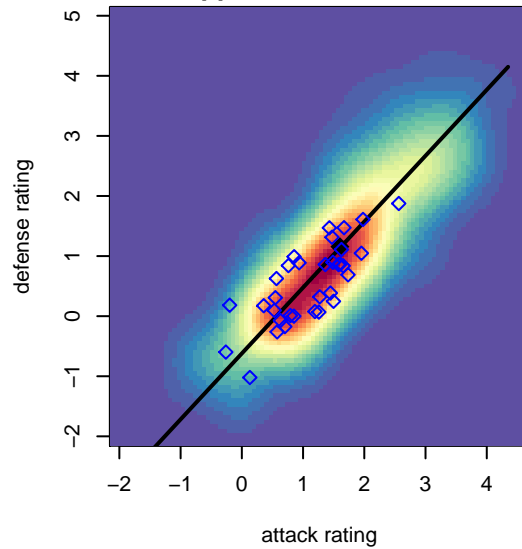

Kent United White B03

Kent United
 Kent, WA
 B03 total strength=1198
 attack=4.96 defense=3.18
 fall league = NPSL Div 2 (03) U14
 spr league = Spr NPSL (03) Div 1 U14
 notes= Gonzalez 2015-6

alt names used:
 Kent United B03 White
 Kent United B03 White
 Kent United B03 White
 KU B03 White – BU14
 Kent United KU B03 White
 KU B03 White – BU14
 KYSA KENT UNITED KENT UNITED B03 GOI

**attack and defense variance (black dot)
relative to other teams
and top 10 in region**

**attack and defense rating
relative to others at age
and all opponents in last 13 months**

Performance relative to 13 month average